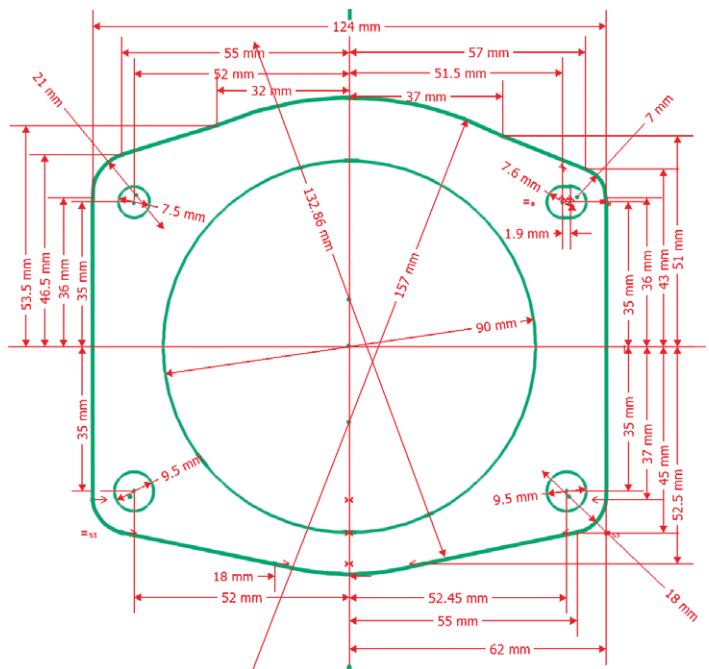

## DESCRIPTION

- 87mm Hitachi

## WIRING DETAILS

Pin	Description
A	Throttle Motor 2
B	Throttle Motor 1
C	Low Reference
D	TPS 1 Signal
E	5V Reference
F	TPS 2 Signal

Part No. TBO-155

## FLANGE DIMENSIONS