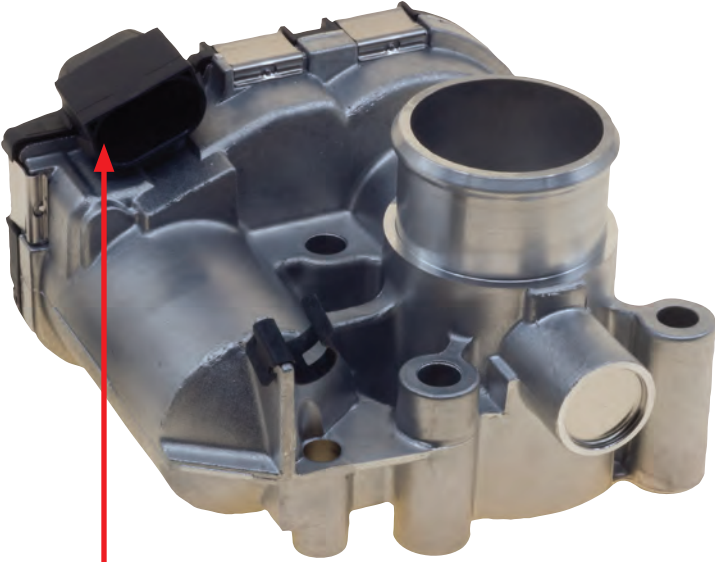

DRIVE BY WIRE THROTTLE BODY KIT TBO-503

DESCRIPTION

- 32mm Bosch.
- Comes with Plug and Pins.
- Mounting PCD – 70.71mm.
- Commonly used as Blow off Valves in Motorsport Applications.

WIRING DETAILS

Pin	Description
1	Motor (-)
2	TPS (-)
3	TPS (5V+)
4	Motor (+)
5	TPS 2 (out)
4	TPS 1 (out)