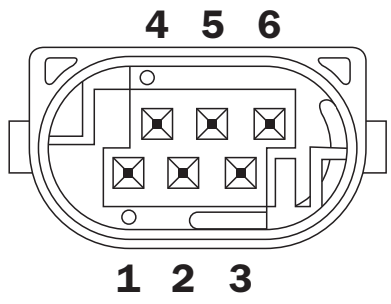

DRIVE BY WIRE THROTTLE BODY KIT TBO-503

DESCRIPTION

- 32mm Bosch.
- Comes with Plug and Pins.
- Mounting PCD – 70.71mm.
- Commonly used as Blow off Valves in Motorsport Applications.

WIRING DETAILS

Pin	Description
1	Motor (-)
2	TPS (-)
3	TPS (5V+)
4	Motor (+)
5	TPS 2 (out)
4	TPS 1 (out)