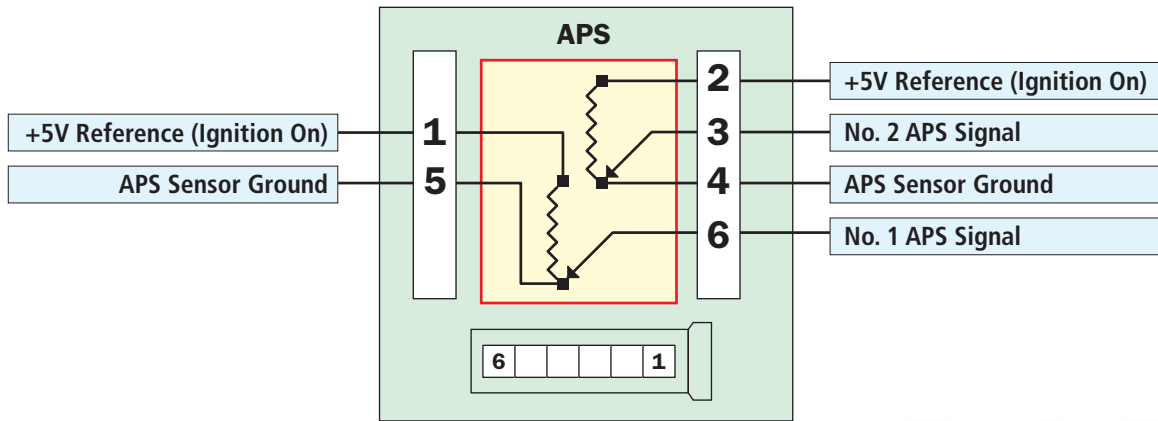

ACCELERATOR PEDAL ASSEMBLY WITH SENSOR APS-008

WIRING DETAILS

ACCELERATOR PEDAL SENSOR MOUNTING SPECIFICATIONS

CONNECTOR KIT

Plug and Pins available separately
CPS-143

Part No. APS-008

raceworks.com.au

GetRealAutoParts.com.au