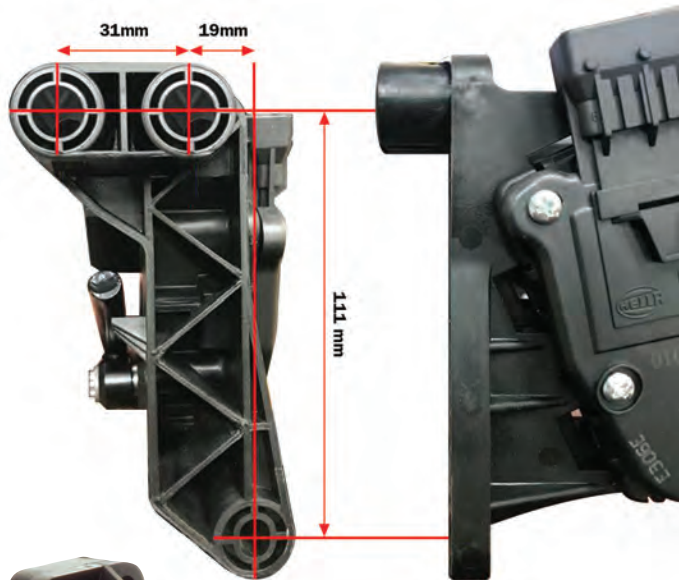

ACCELERATOR PEDAL ASSEMBLY WITH SENSOR APS-008

WIRING DETAILS

ACCELERATOR PEDAL SENSOR MOUNTING SPECIFICATIONS

CONNECTOR KIT

Plug and Pins available separately
CPS-143

Part No. APS-008

raceworks.com.au

GetRealAutoParts.com.au