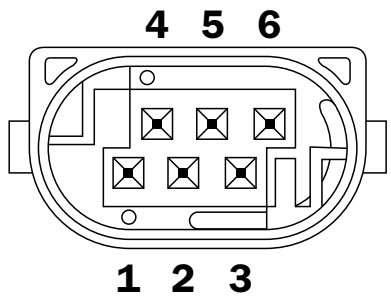

# DRIVE BY WIRE THROTTLE BODY KIT TBO-501

## DESCRIPTION

- 82mm Bosch TBO-501.
- Comes with Plug and Pins.
- Intake Manifold Weld Rings and Pipe Clamp Adapters coming soon!
- Can be used with our APS-500 or APS-501 Accelerator Pedal Sensors.
- Bolt Pattern PCD – 106mm.

## WIRING DETAILS

Pin	Description
1	Motor ( - )
2	TPS ( - )
3	TPS ( 5V+ )
4	Motor ( + )
5	TPS 2 ( out )
4	TPS 1 ( out )

[raceworks.com.au](http://raceworks.com.au)

[GetRealAutoParts.com.au](http://GetRealAutoParts.com.au)