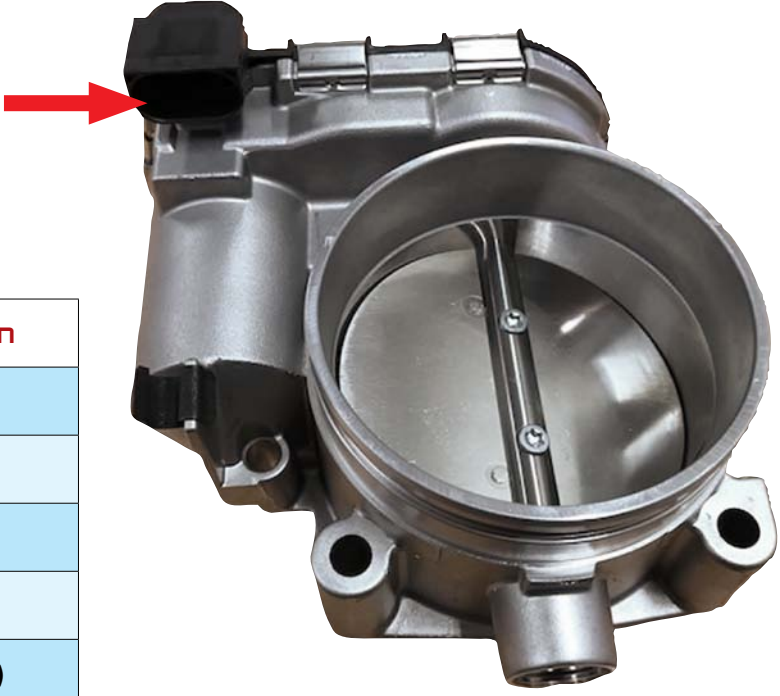

# DRIVE BY WIRE THROTTLE BODY KIT TBO-501

## DESCRIPTION

- 82mm Bosch TBO-501.
- Comes with Plug and Pins.
- Intake Manifold Weld Rings and Pipe Clamp Adapters coming soon!
- Can be used with our APS-500 or APS-501 Accelerator Pedal Sensors.
- Bolt Pattern PCD – 106mm.

## WIRING DETAILS

Pin	Description
1	Motor ( - )
2	TPS ( - )
3	TPS ( 5V+ )
4	Motor ( + )
5	TPS 2 ( out )
4	TPS 1 ( out )

[raceworks.com.au](http://raceworks.com.au)

[GetRealAutoParts.com.au](http://GetRealAutoParts.com.au)