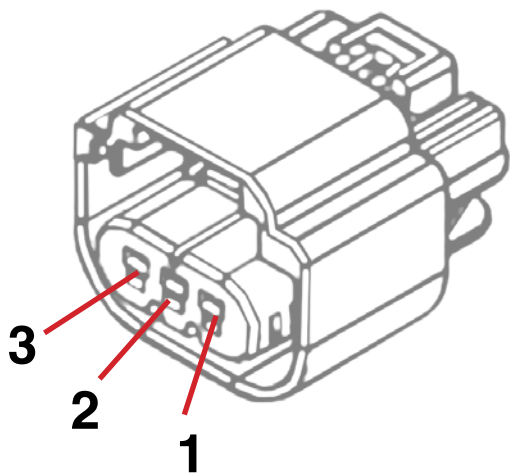

COMPACT FLEX FUEL COMPOSITION & TEMP SENSOR FSA-023

DESCRIPTION

- Suits 3/8 Quick Connect Adapters. Includes Plug & Pins.
- Compact Ethanol Content and Fuel Temperature Sensor.
- Genuine Continental VDO 13577429.
- *Billet Mounting Bracket coming soon.

WIRING DETAILS

Pin	Description
1	Vcc – Battery 12V
2	GND – Battery Ground
3	Vout – Sensor Output

CALIBRATION

Hz	50	150
%	0	100

FUEL TEMP FORMULA

(If Data not pre-configured in ECU)
 $[41.5 * \text{Pulsewidth (ms)}] - 81.25 = \text{Fuel Temp } (^{\circ}\text{C})$