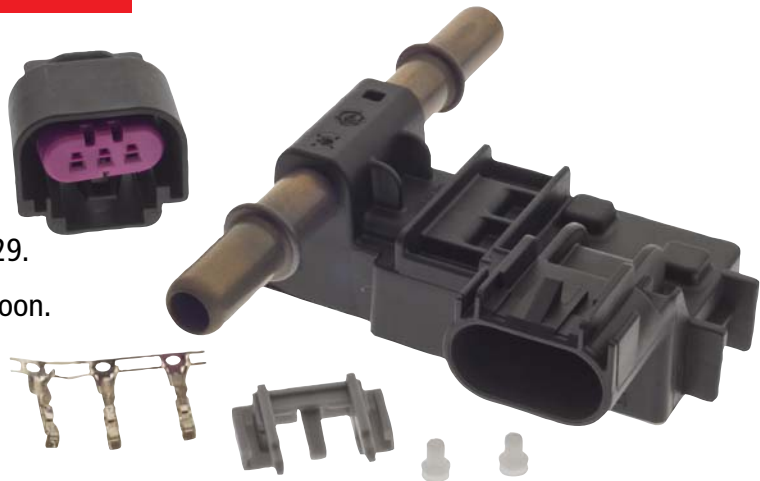

COMPACT FLEX FUEL COMPOSITION & TEMP SENSOR FSA-023

DESCRIPTION

- Suits 3/8 Quick Connect Adapters. Includes Plug & Pins.
- Compact Ethanol Content and Fuel Temperature Sensor.
- Genuine Continental VDO 13577429.
- *Billet Mounting Bracket coming soon.

WIRING DETAILS

Pin	Description
1	Vcc – Battery 12V
2	GND – Battery Ground
3	Vout – Sensor Output

CALIBRATION

Hz	50	150
%	0	100

FUEL TEMP FORMULA

(If Data not pre-configured in ECU)
 $[41.5 * \text{Pulsewidth (ms)}] - 81.25 = \text{Fuel Temp } (^{\circ}\text{C})$