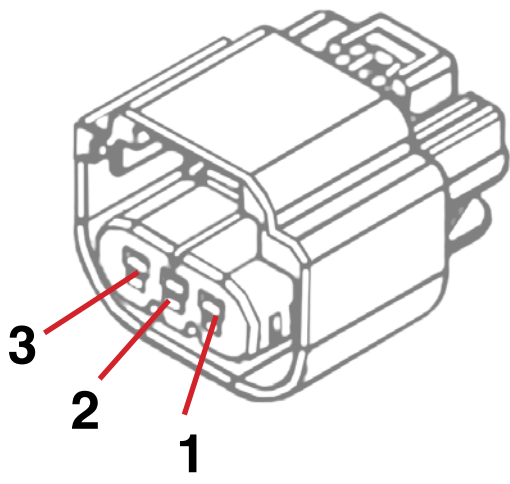

FLEX FUEL COMPOSITION & TEMP SENSOR FSA-022

DESCRIPTION

- Suits 3/8 Quick Connect Adapters. Includes Plug & Pins.
- Compact Ethanol Content and Fuel Temperature Sensor.
- Contains Integrated Mount.
- Genuine Continental VDO 13577394.

WIRING DETAILS

Pin	Description
1	Vcc – Battery 12V
2	GND – Battery Ground
3	Vout – Sensor Output

CALIBRATION

Hz	50	150
%	0	100

FUEL TEMP FORMULA

(If Data not pre-configured in ECU)
 $[41.5 * \text{Pulsewidth (ms)}] - 81.25 = \text{Fuel Temp } (^{\circ}\text{C})$