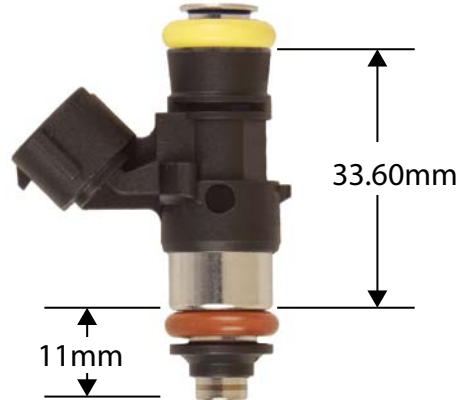

RACEWORKS INJECTOR SIZE CHART

Short with Extension

Short

3/4 Length

Full Length